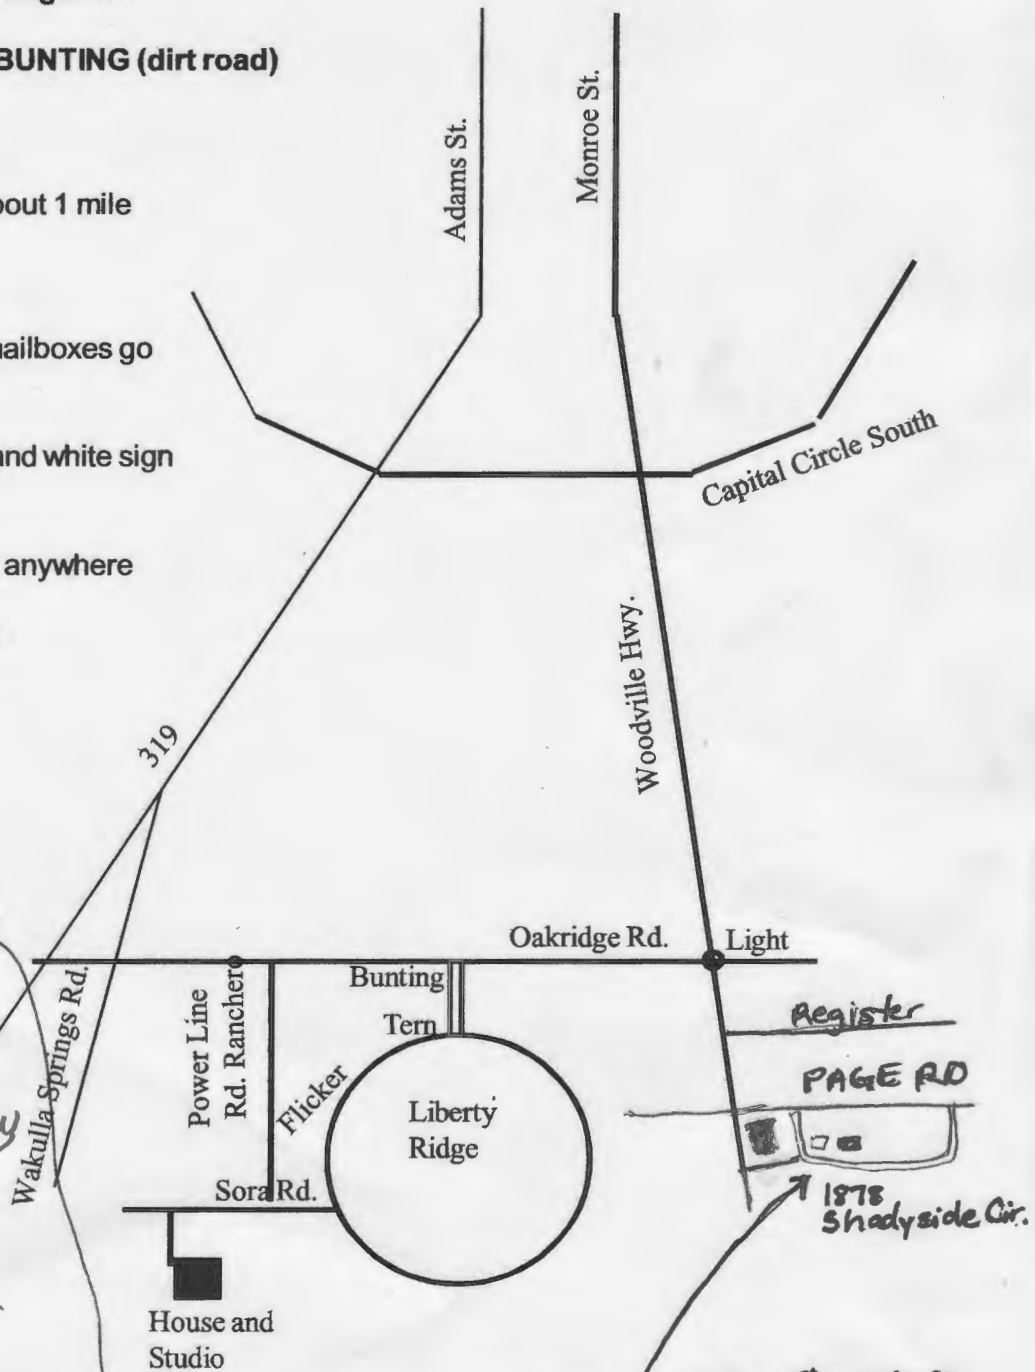

## Directions to Mary Donahue's Studio

From the Capital  
Go South on Monroe Street until it becomes the **Woodville Hwy.**  
at **Capital Circle.**

Keep going on **Woodville Hwy** 4 miles to Woodville.

Turn Right at light onto **Oakridge Rd.**

Go 2 miles - Turn Left onto **BUNTING (dirt road)**

Turn right onto **TERN**

Turn Left at **FLICKER** go about 1 mile

Turn Right on **SORA RD.**

Cross the **Power line** and mailboxes go into the woods

Take Private drive to green and white sign (Donahue 985 Sora Rd.)

Turn left into driveway - park anywhere

Call 421-1372 if you get lost

*Rusty Miller Stoneware  
1878 Shadyside Circle*

*Going south on Woodville Hwy  
take left at the second  
Food Giant entrance  
and drive between  
the store and water tower  
to Shadyside circle,  
2nd house to your left.*