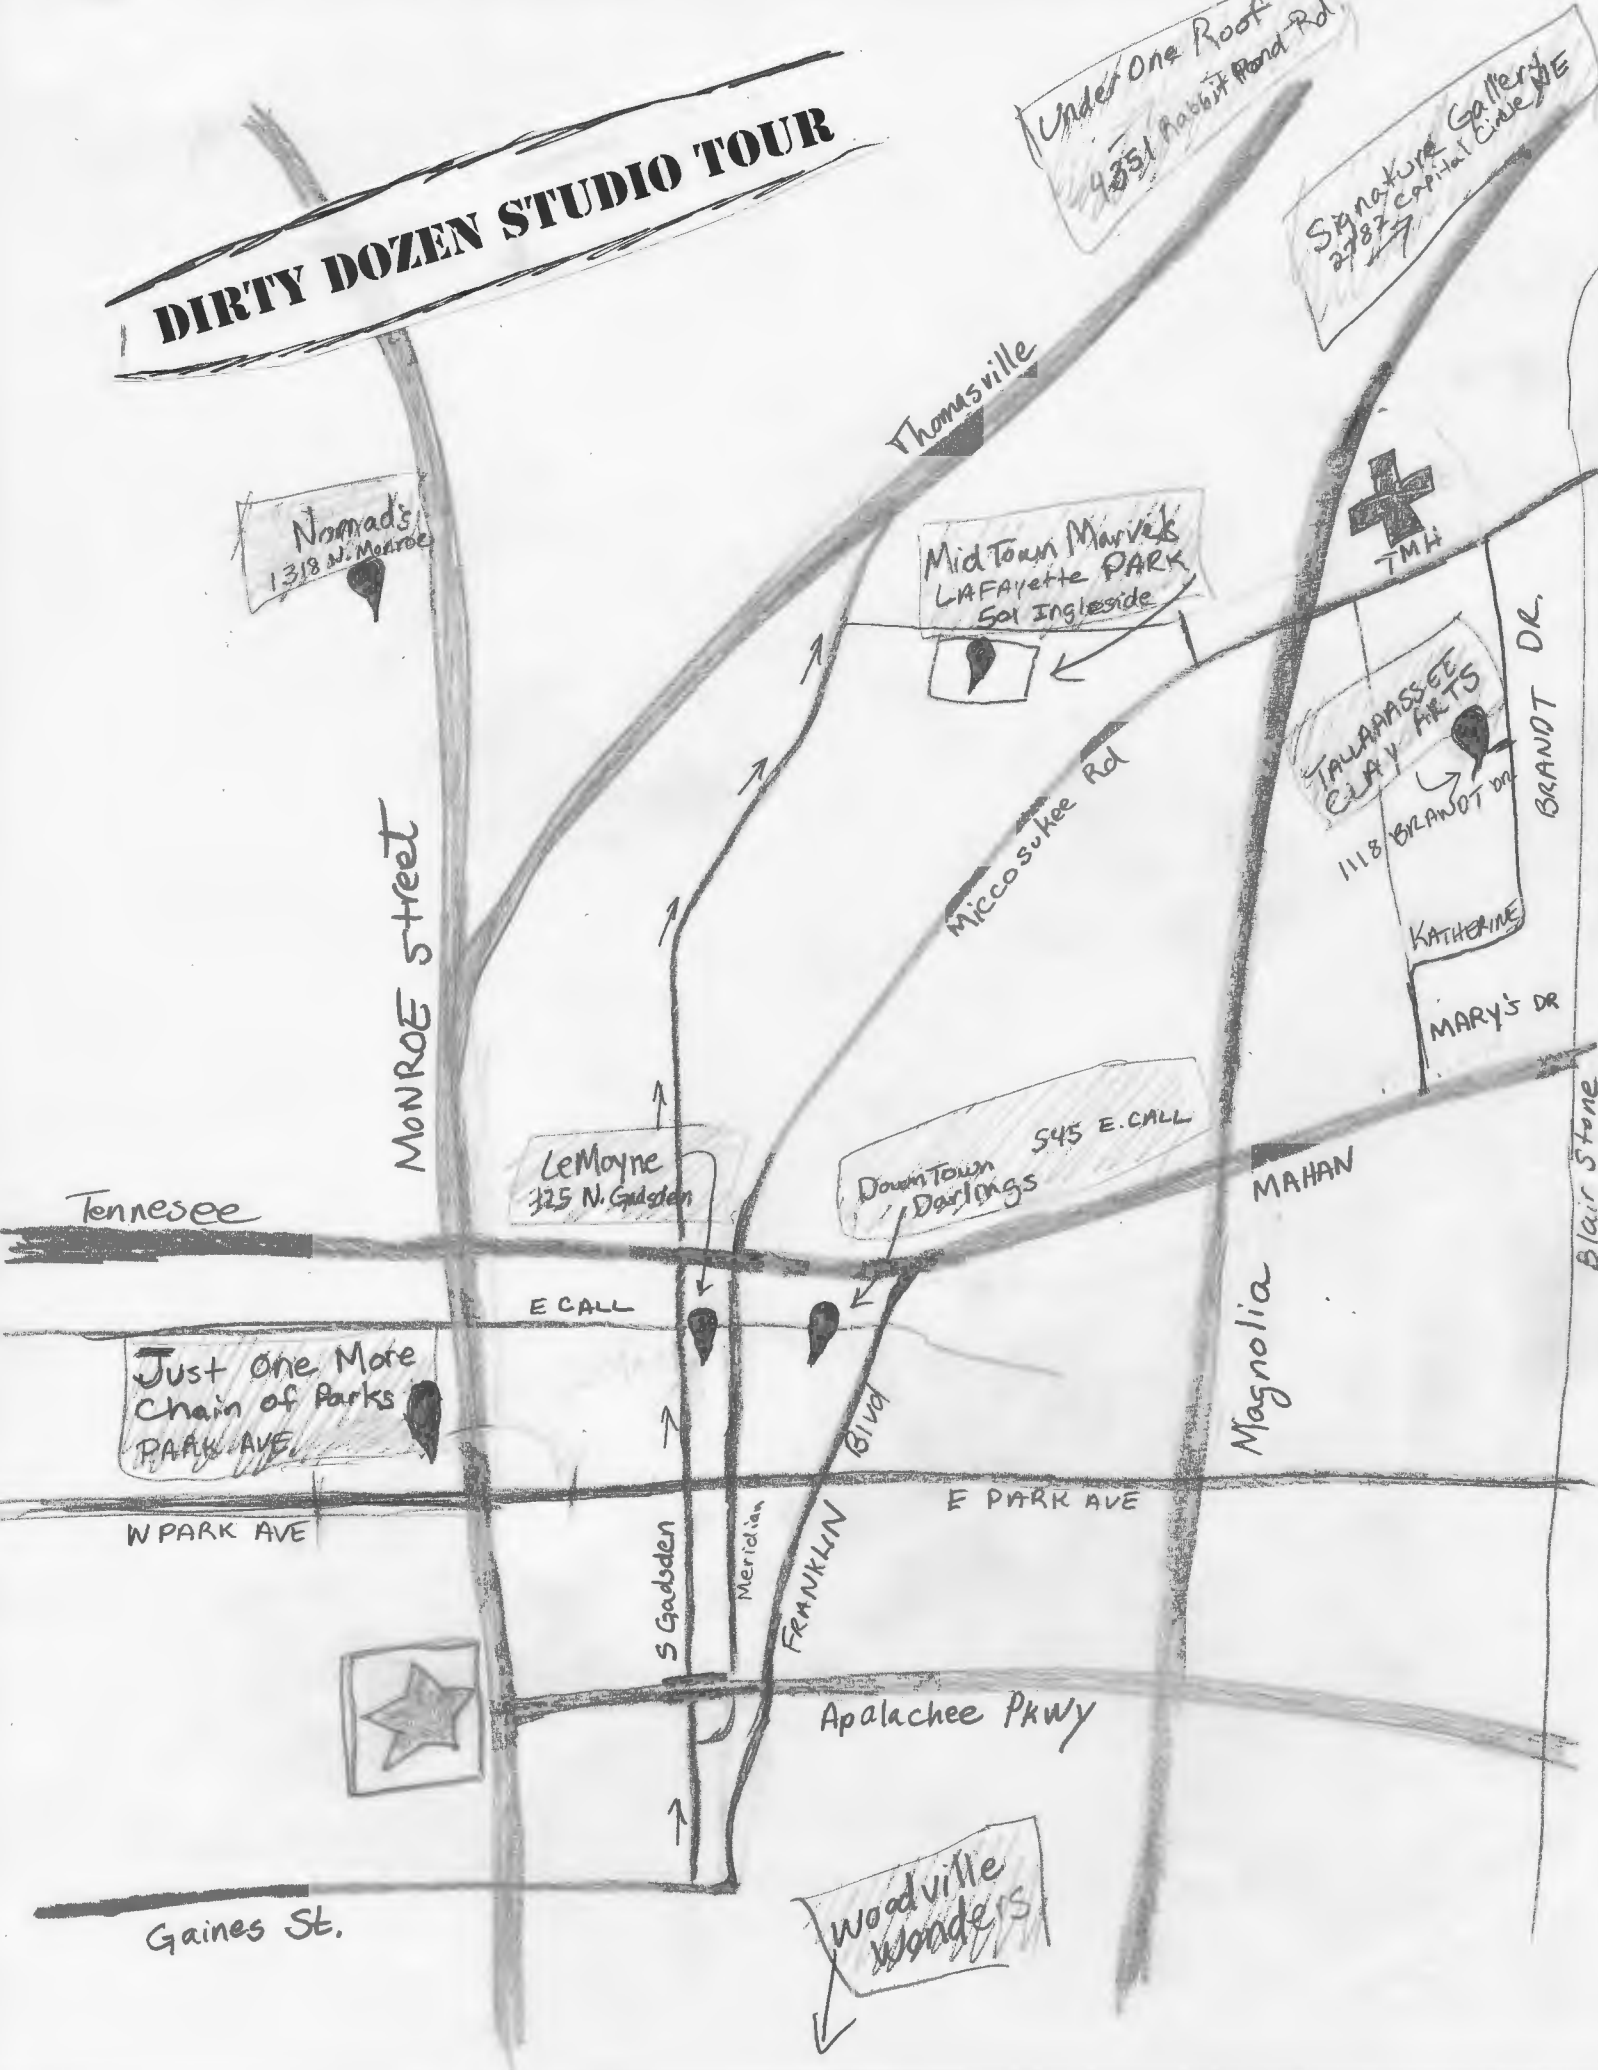

# DIRTY DOZEN STUDIO TOUR

Nomrad's  
1318 N. Monroe

Under One Roof  
9351 Rabbit Pond Rd.

Synokure Gallery  
2987 Capital Circle NE

Thomasville

Midtown Marvel's  
LAFAYETTE PARK  
501 Ingleside

TALAPASSEE  
CLAY ARTS  
1118 BRANDOT DR

BRANDOT DR

KATHERINE

MARY'S DR

MONROE STREET

MICCO-SUKEE RD

Tennessee

Lemoyne  
325 N. Gadsden

Downtown Darlings  
545 E. CALL

MAHAN

Just One More  
Chain of Parks  
PARK AVE

E CALL

W PARK AVE

S Gadsden

Meridian

FRANKLIN BLVD

E PARK AVE

Magnolia

Blair Stone

Apalachee Pkwy

Gaines St.

Woodville Wanders